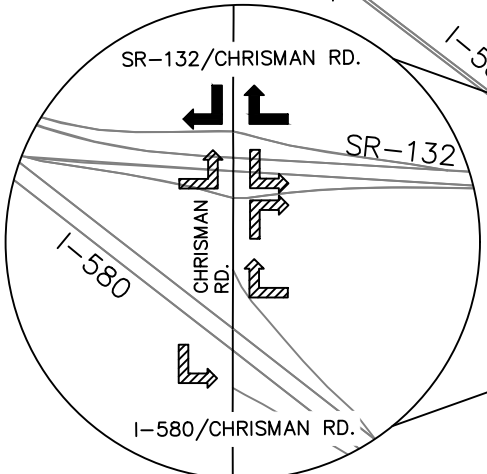

**LEGEND**

THRU TRUCK ROUTE	
LOCAL TRUCK ROUTE	
STAA TRUCK ROUTE	
TRACY CITY LIMITS	
ACCOMMODATES STAA TRUCKS WITHIN STATE R/W	
DOES NOT ACCOMMODATE STAA TRUCKS WITHIN STATE R/W	

**NOTE**

TRACY TRUCK REGULATION VEHICLES OVER 5 TONS
THRU ROUTES (CA LEGAL ONLY)
LOCAL ROUTES (LOCAL DELIVERY ONLY)
STAA ROUTES (STAA ALLOWED)

**TRUCK ROUTE MAP**

SCALE: NTS