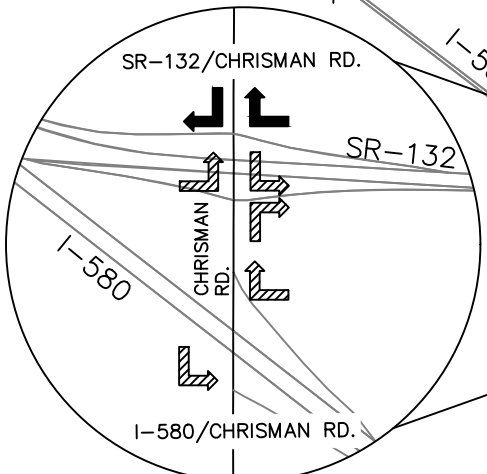

**LEGEND**

THRU TRUCK ROUTE	
LOCAL TRUCK ROUTE	
STAA TRUCK ROUTE	
TRACY CITY LIMITS	
ACCOMMODATES STAA TRUCKS WITHIN STATE R/W	
DOES NOT ACCOMMODATE STAA TRUCKS WITHIN STATE R/W	

**NOTE**

TRACY TRUCK REGULATION VEHICLES OVER 5 TONS
THRU ROUTES (CA LEGAL ONLY)
LOCAL ROUTES (LOCAL DELIVERY ONLY)
STAA ROUTES (STAA ALLOWED)

**TRUCK ROUTE MAP**

SCALE: NTS